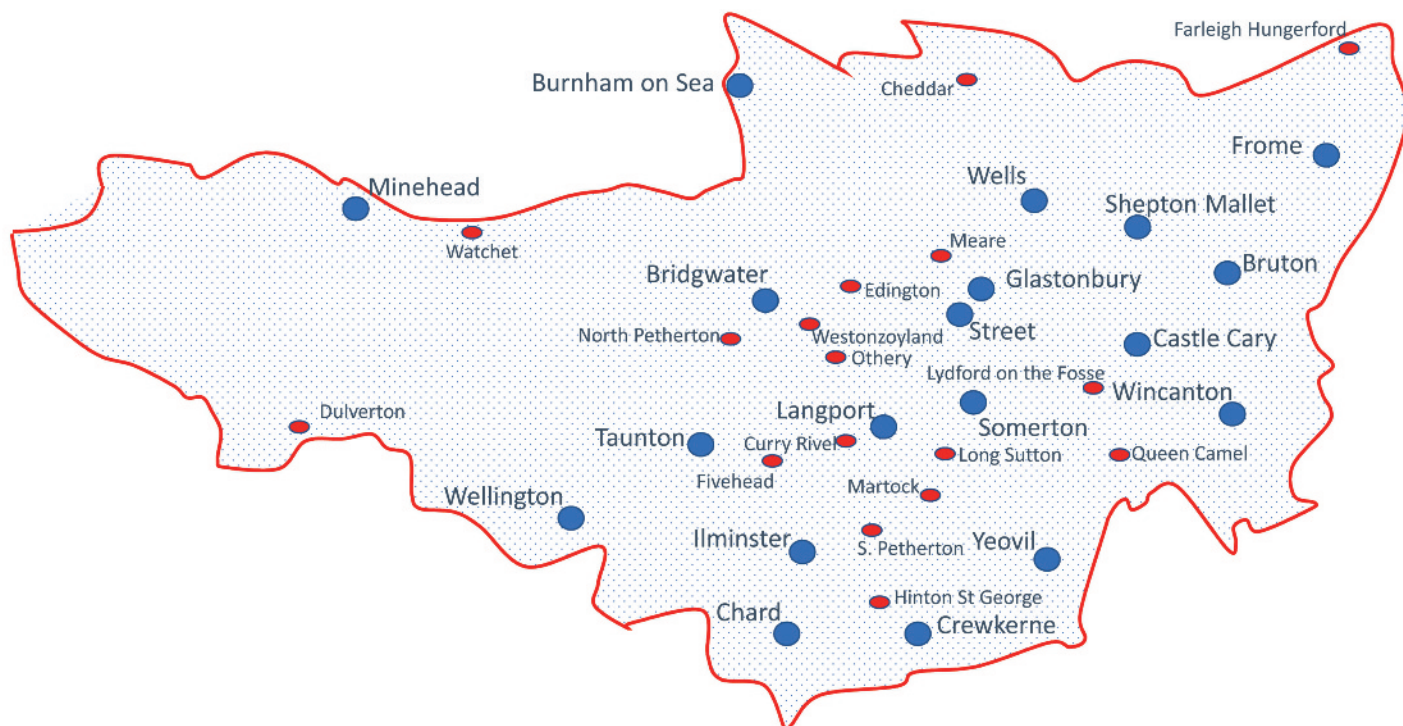

Now (July 2022) with a circulation over 13,250

Villages

Aller - The Old Pound Inn
 Bower Hinton - Yandles
 Burrowbridge - The King Alfred
 Butleigh Village Stores
 Charlton Adam Post Office
 Chilcompton - Co-op
 Compton Dundon: Post Office/Meadway Hall
 Creech St Michael - Stores
 Curry Mallet - Post Office
 Curry Rivel - One Stop
 Curry Rivel - The Petrol Station
 Drayton - Church Porch
 Drayton Crown Pub
 Edington - Gwilliams
 Farleigh Hungerford petrol station
 Fivehead - The Crown Inn
 Fivehead Village store
 Hambridge The Lamb and Lion
 Henlade - Post Office
 Hinton St George - Village Shop
 Horton - The Post Office

South Petherton - N&D News
 South Petherton - Post Office
 Stoke St Gregory - Village Shop
 Stoke St Gregory - Willows and Wetlands
 Thorney - John Leach Gallery
 Tintinhull - local distribution
 Wanstow Country Stores
 Watchet Information Centre
 Watchet - Library
 Watergore - Trading Post
 Wedmore - Post Office
 West Camel - Davis Hall
 Woolavington Co-op

In Somerset you are never far from a Leveller®!

The Leveller® is the largest circulation local newspaper in Somerset